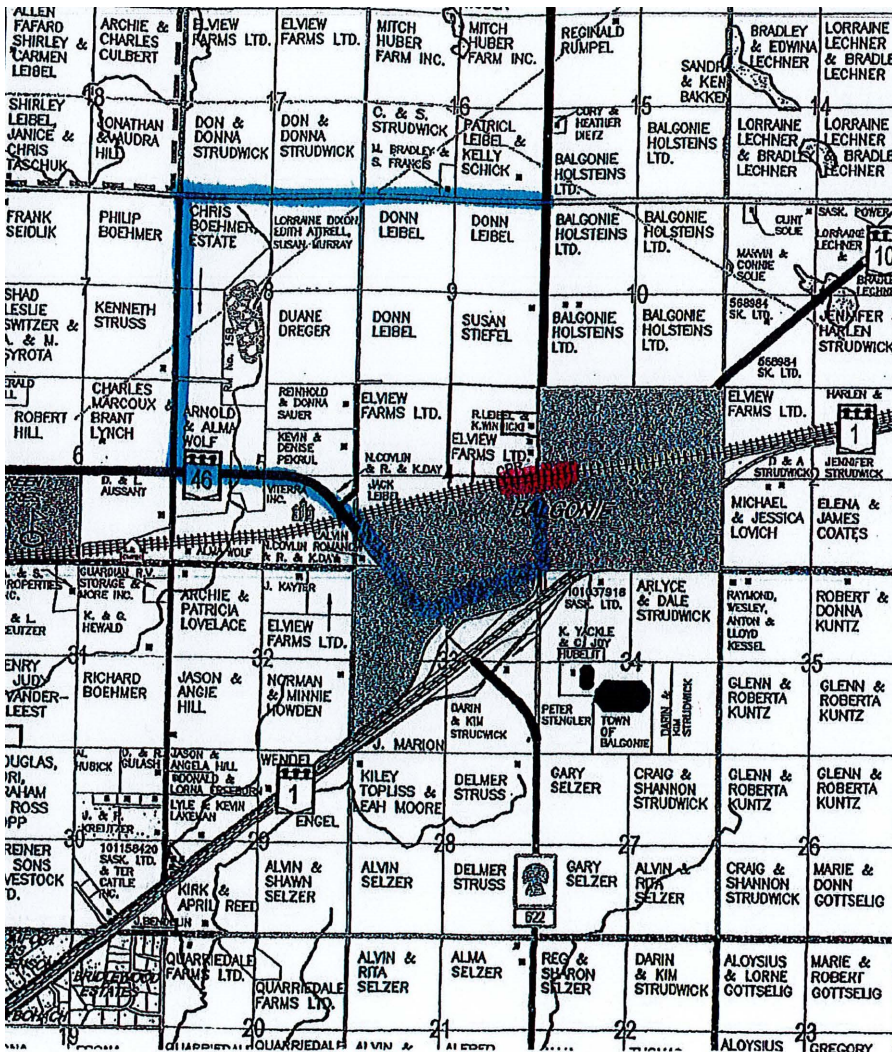

ATTENTION—IMPORTANT DETOUR

Thursday November 2nd, 2017. Maintenance will be taking place on the CP Rail track on Highway 364. **TEMPORARY CLOSURE** from 9a.m.-3p.m. Please see detour map below. Thank you for your patience.

Detour - Blue
Closure - Pink