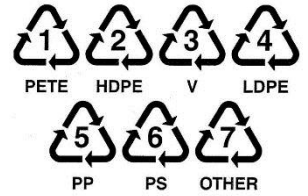

# SINGLE STREAM CURBSIDE RECYCLING

 **Cardboard, Boxboard, Office Paper, Newsprint, Junk Mail, Magazines and Catalogues**

Shredded Paper in clear bags

 **Plastic Containers, Plastic Milk Jugs, Milk and Juice Cartons**  
(No "Clam Shell" Type Food Containers labelled #1) (No oil containers or chemical jugs)

Remove all lids and caps

 **Tin, Aluminum and Glass** Rinse all items – labels can remain on